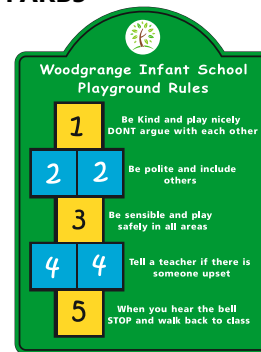

£170.00 + Vat

All Prices Exclusive of Carriage and VAT@ 20%

Wall Mounted Play Area Rules

Our playground rule signs are a colourful way to advise and enforce your school rules. Based on standard designs they can be amended to suit your particular needs. Manufactured from 3mm weather resistant aluminium composite material these bump top signs can be personalised to reflect your school identity.

Each panel measures 800 x 600mm and can be fitted to any flat walled surface. Each panel comes with radius corners, pre-drilled fixing holes and a wall fixing kit.

We can personalise your signs to include your particular rules. Simply tell us what your rules are and which option you require and our designers will prepare a colour visual and a written quotation for your consideration

PARB1

PARB2

PARB3

PARB4

Character Play Area Rules

Our Character range of school signage offers a child friendly alternative to traditional school signage

Our Character play area rules signs are available in 3 different styles. They are manufactured from durable 3mm aluminium composite material. The characters and backgrounds can be coloured to match your school colours. Use in and around your play area to brighten your school and reinforce your play area policy in a way that is bright, cheerful and child friendly. Each panel measures 600mm x 800mm and can be fitted to any flat walled surface. Each panel comes with radius corners and pre-drilled fixing holes as standard along with a wall fixing kit.

PARC1

PARC2

PARC3

Box Tray Play Area Signs

Stylish wall mounted box tray school signs fully customizable to display your school rules & play policies. Each panel is manufactured from aluminium composite material and measures 400mm x 800mm face to view with a 50mm return edge. Available in a choice of 19 vibrant colours including a metallic brushed aluminium effect. Each sign comes supplied complete with a wall fixing kit.